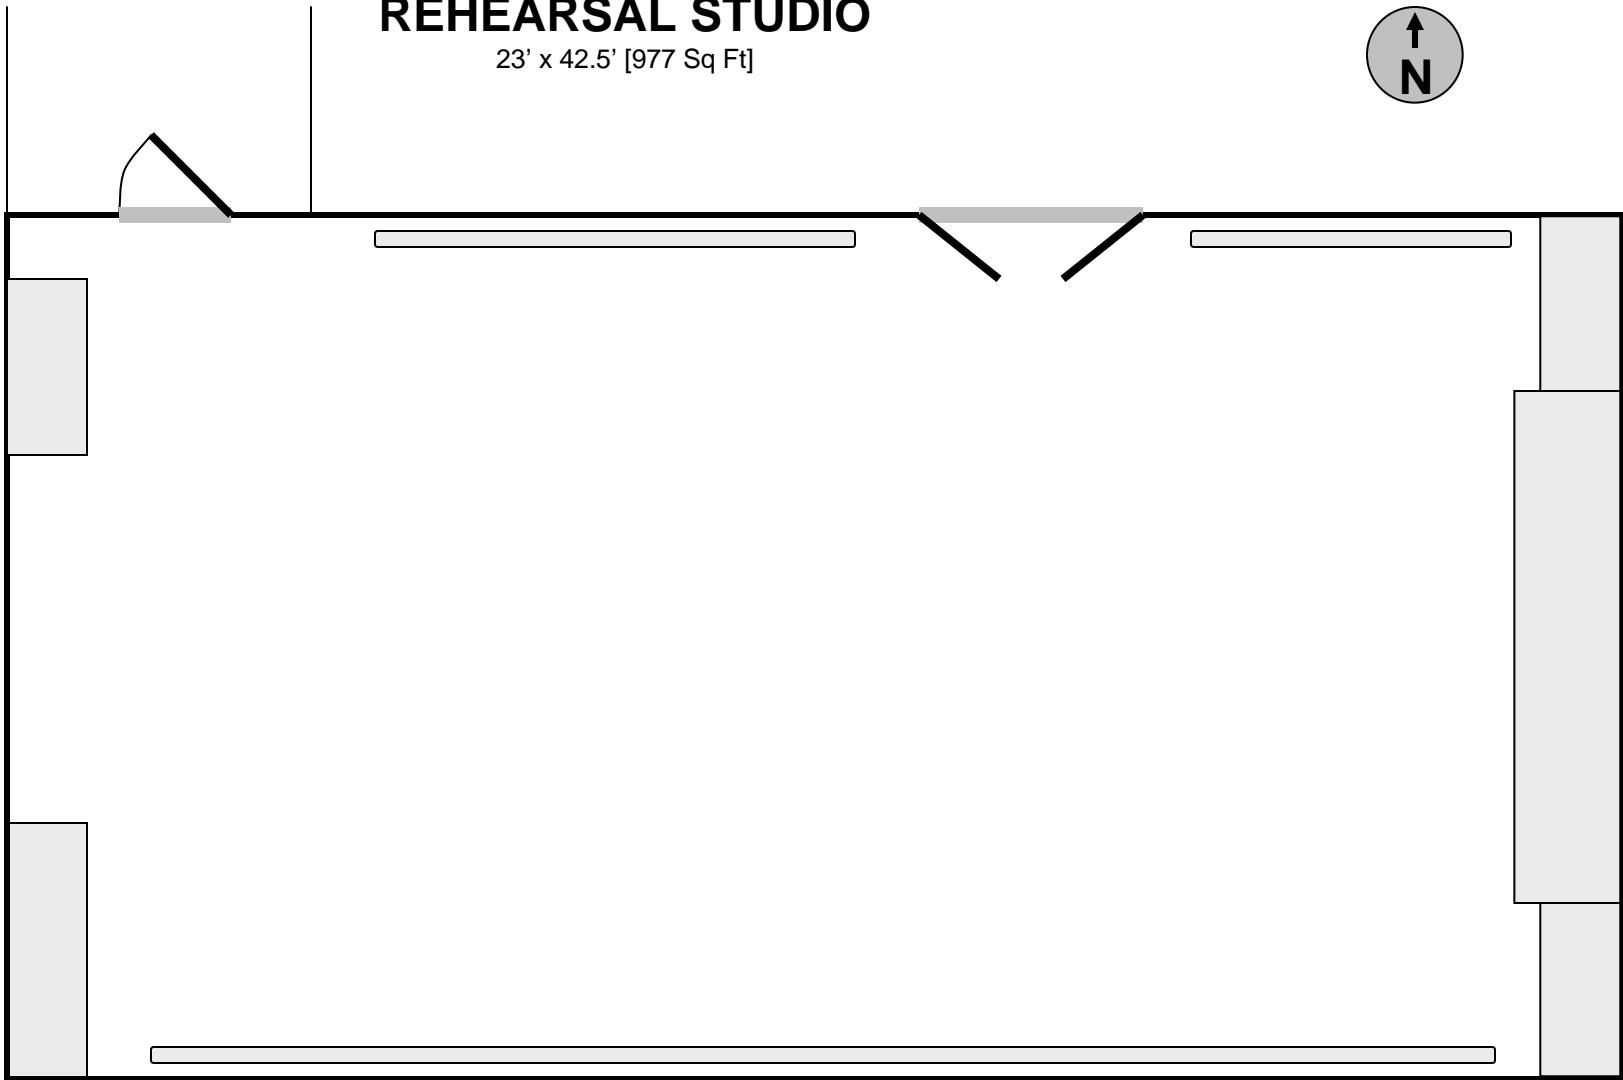

REHEARSAL STUDIO

23' x 42.5' [977 Sq Ft]

MISSION STREET